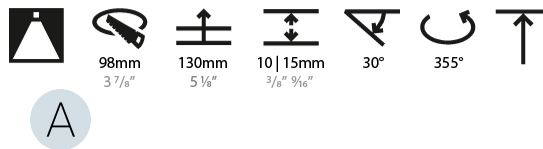

PHYSICAL

Shape: Square
Length (mm): 107
Length (in): 4 ³/₁₆"
Width (mm): 107
Width (in): 4 ³/₁₆"
Depth (mm): 112
Depth (in): 4 ⁷/₁₆"
Ceiling Thickness (mm): 10 / 12.5 / 15
Ceiling Thickness (in): 3/8 or 1/2 or 9/16
Min. Recessing Depth (mm): 130
Min. Recessing Depth (in): 5 ¹/₈"
Light Distribution: Adjustable / Downlight
Weight (kg): 0.479
Weight (lbs): 1.06
Fixture Finish: SSR / BKV / CWI / CRY / HAB / LAG / UFT / ITA / RUA / RUR / MIC / FTG / MYG / TWT / LOD / PUS / FRO / FUP / KIA / POP / BLS / SPG / MEY / GOH / GUM / CHC / COM / ABZ / JAG / OBR / MOS / ROR
Fixture Material: Aluminum Die Cast
Cut-out Measurements: 98mm / 3 7/8"

ELECTRICAL

Lamp Type: LED (Zhaga Standard)
Input Wattage (W): 16.5
Total Output Wattage (W): 14
Dimming: Tri-Mode (Non-Dimming and Phase Dimming (120Vac only) and 0-10V Dimming)
Driver Included: No
Driver Location: Recessed Housing
Driver Type: Constant Current - Universal
Driver Class: Class 2
Housing: See components
Input Voltage (V): 120 - 277
Constant Current (MA): 500

LED

Number of LEDs: 1
Color Temperature (°K): 2700 / 3000 / 3500 / 4000
Max. Delivered Lumen (lm): 940 / 980 / 1029 / 1050
Nominal Lumen (lm): 1386 / 1438 / 1511 / 1542
CRI: >90 CRI
Lamp Life (hrs): 50000

OPTICAL

Reflector: 20 / 40 / 60
Adjustability: Rotational 355°; Tilt 30°

RATINGS AND CERTIFICATIONS

Certified By: Certified for North American Standards
IP rating: IP20